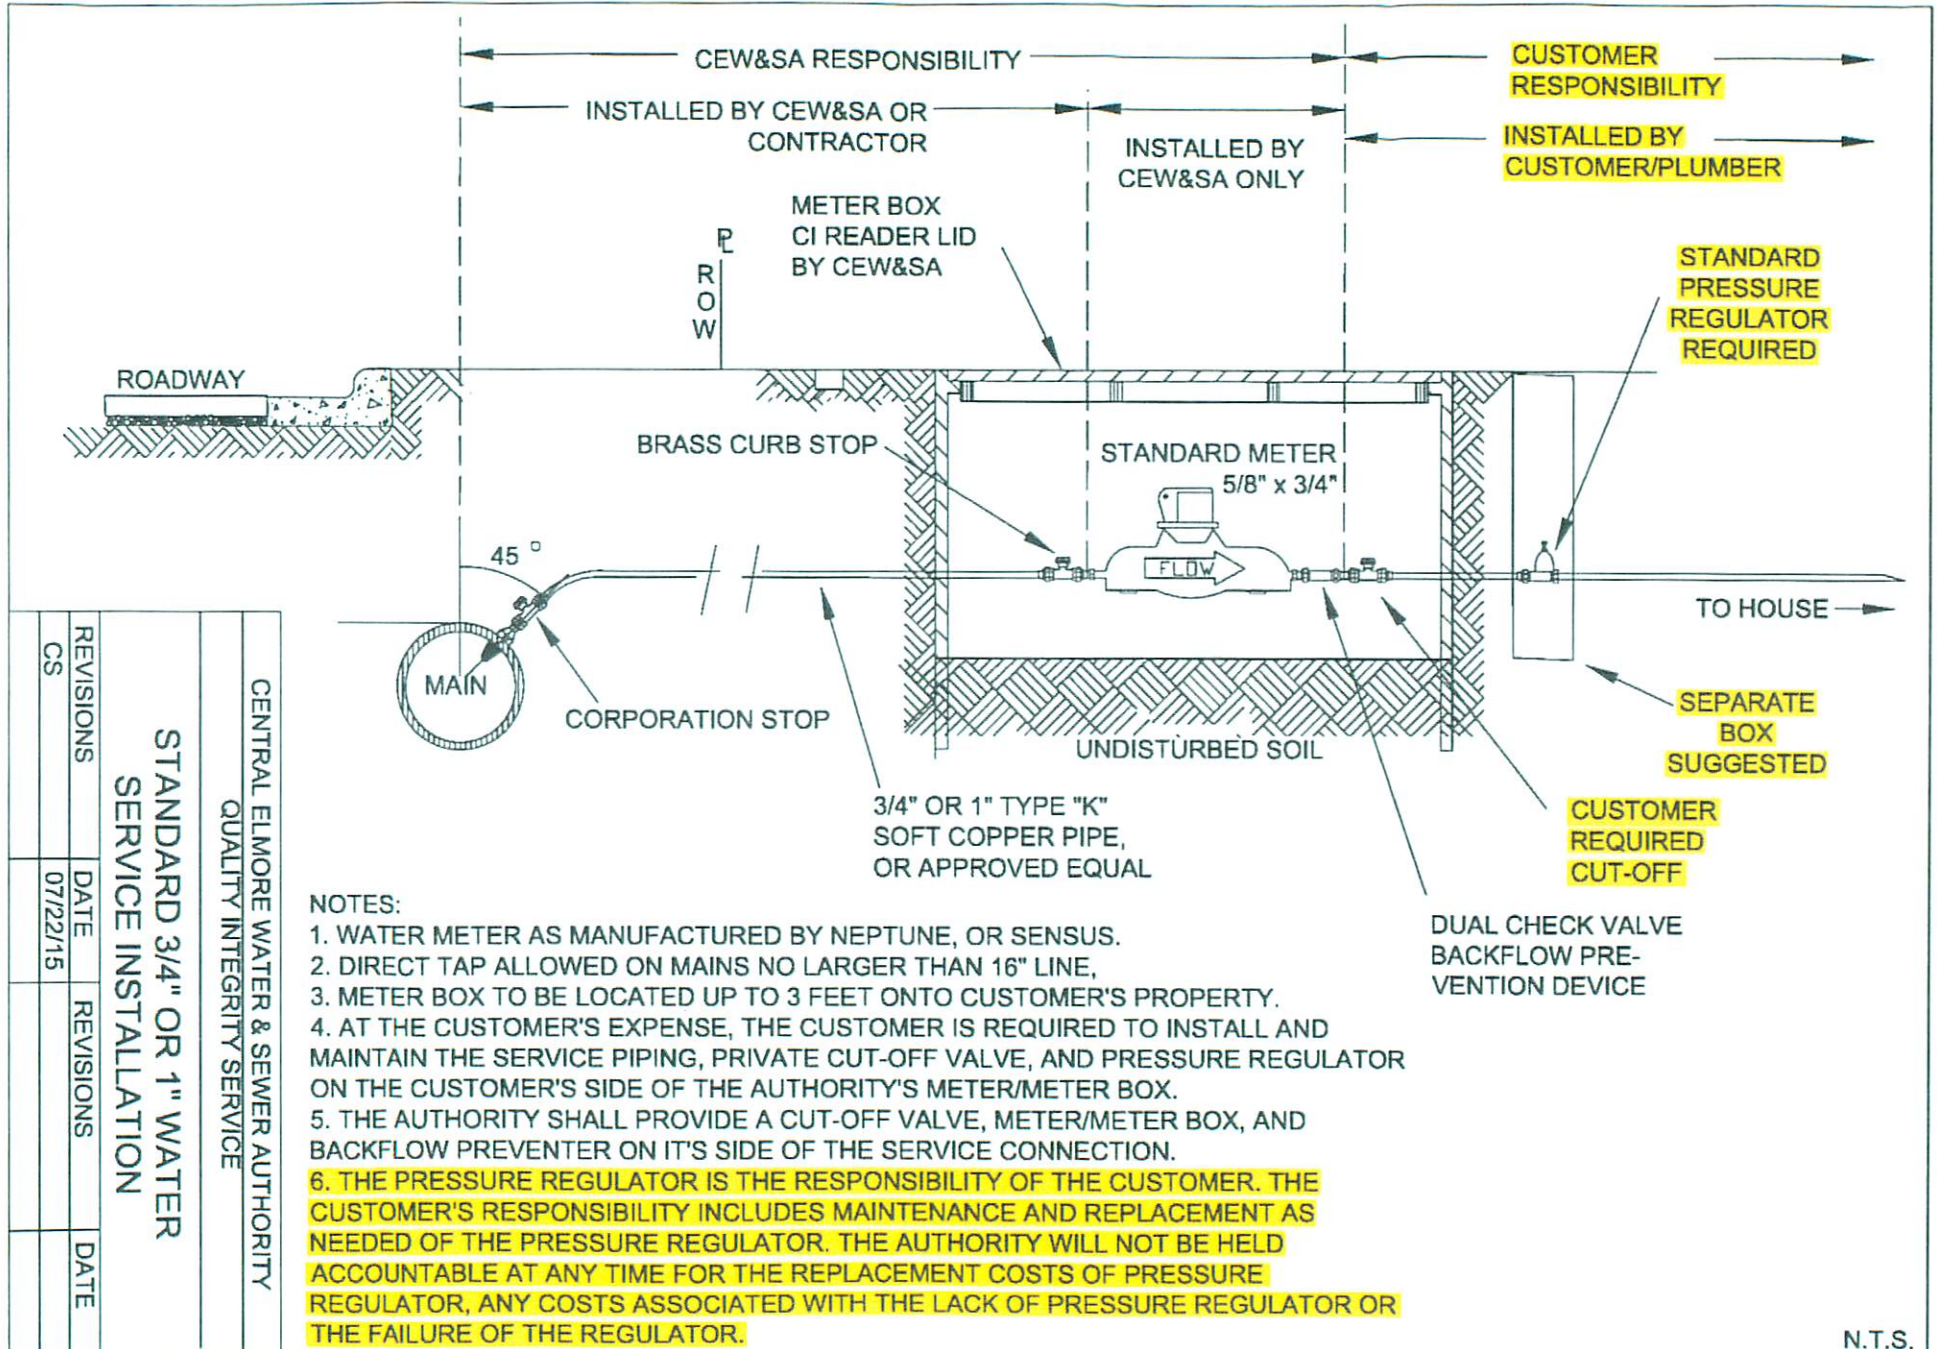

# CEW&SA Service Installation Sheet

CENTRAL ELMORE WATER & SEWER AUTHORITY	
QUALITY INTEGRITY SERVICE	
<b>STANDARD 3/4" OR 1" WATER SERVICE INSTALLATION</b>	
REVISIONS	DATE
CS	07/22/15
REVISIONS	DATE