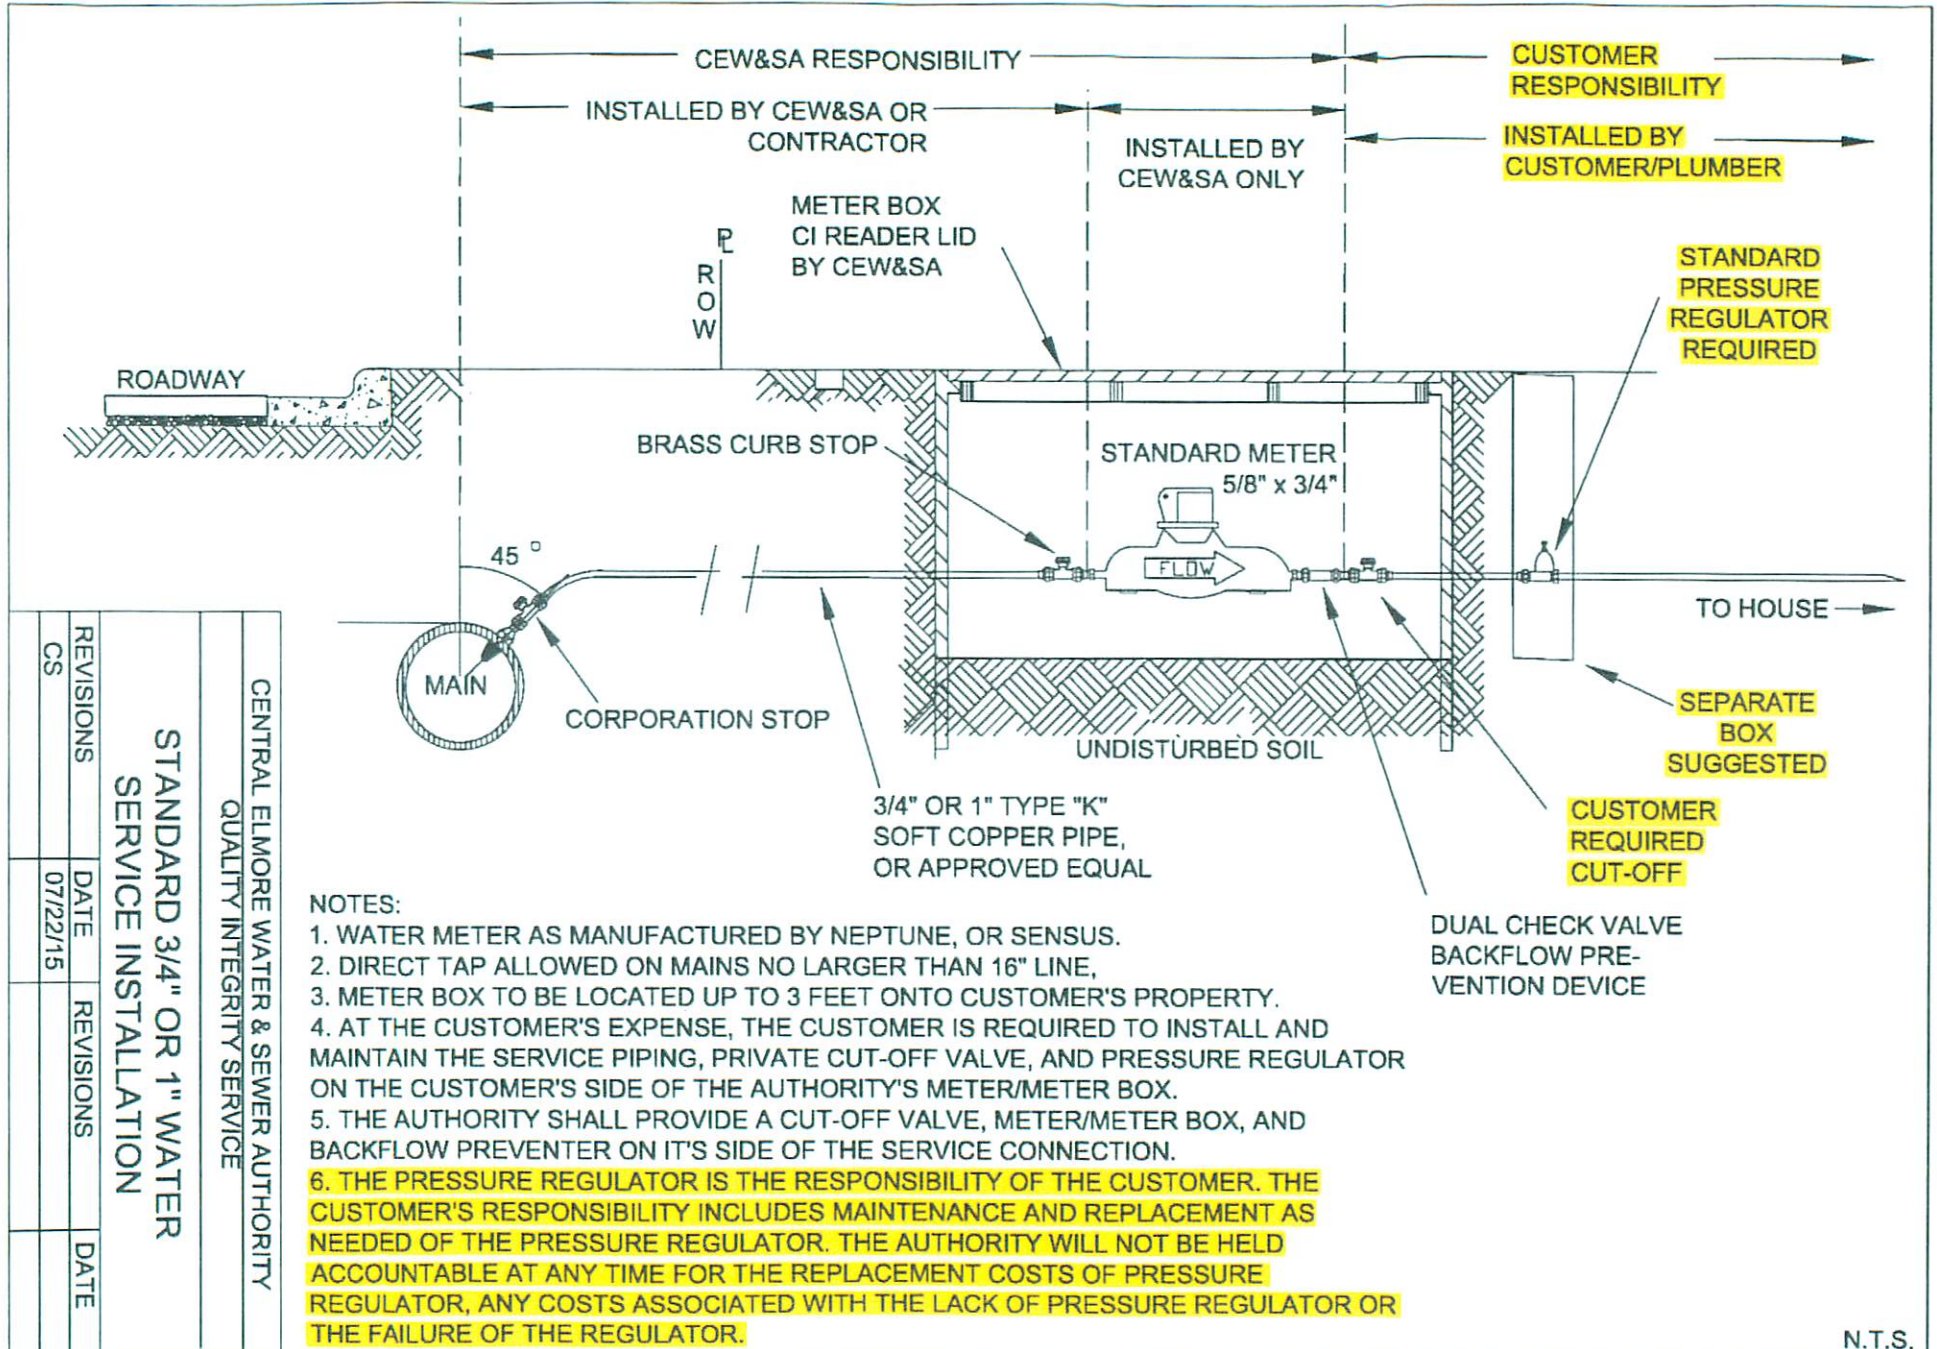

CEW&SA Service Installation Sheet

CENTRAL ELMORE WATER & SEWER AUTHORITY		QUALITY INTEGRITY SERVICE	
STANDARD 3/4" OR 1" WATER SERVICE INSTALLATION			
REVISIONS	DATE	REVISIONS	DATE
CS	07/22/15		